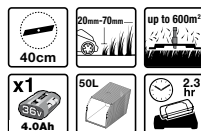

Features

- Cuts up to 600m² on a single battery charge with a powerful 4,0Ah battery
- Ergonomic handle design, with multiple grip positions and adjustable height for improved comfort
- Convenient single point height adjust lever for 5 lengths of grass cutting
- 40cm deck for large cutting width
- Bumpers to protect the mower when cutting close to hard surfaces