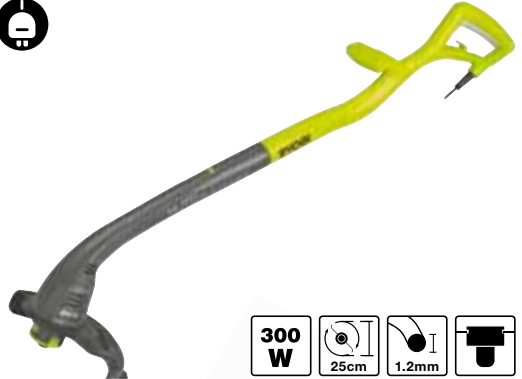

Art.-No.: 5132000039
 EAN Code: 4892210800978

ABC03
Brush Cutter

- Features**
- Blade diameter: 20cm
 - Tri-Arc™ cutting blade
 - 2,1kg

Art.-No.: 5133000444
 EAN Code: 4892210800992

ALT03
Line Trimmer

- Features**
- Line diameter: 2,4mm
 - Cutting swath: 46cm
 - Number of cutting lines: 2
 - Straight shaft line trimmer attachment
 - 1,7kg

Art.-No.: 5133000446
 EAN Code: 4892210800985

RLT3025S 300W Line Trimmer

Nr. Code: 5133001251 EAN Code: 4892210815453

Features

- Efficient 300W motor for optimum power to weight ratio
- 25cm cutting path for efficient cutting rate
- 2 handle design and rotating upper shaft for edging

EASYEDGE™**RLT4027 400W Line Trimmer****NEW**

Nr. Code: 5133001804 EAN Code: 4892210818409

Features

- Light weight and adjustable, ideal for sustained periods of use
- 27cm cutting path for efficient cutting rate
- Adjustable handle for support and balance
- Extendable shaft for optimum height adjustment
- Adjustable head for both edging and trimming
- Cable management hook and wall mount storage solutions
- Overmoulded handle for improved comfort during use