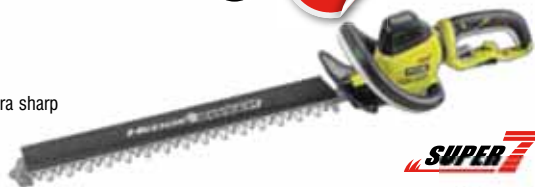

RHT7065RL 700W Electric Hedge Trimmer with HedgeSweep™

Nr. Code: 5133001849 EAN Code: 4892210819147

Features

- Laser cut diamond ground blades are precision cut and ultra sharp for cleaner cutting results
- Powerful 700W motor
- Unique rotating rear handle in combination with large loop front trigger makes it possible to cut hedges at different angles
- Dual reciprocating blade for less vibration
- HedgeSweep™ debris sweeper for easy removal of clippings