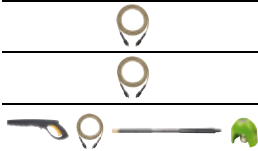

PRESSURE WASHER ACCESSORIES

PRESSURE WASHER ACCESSORIES

Expand-it™ Accessories are a series of products designed to enhance your pressure washer cleaning power and efficiency. Due to the innovative Expand-it™ connection system and Universal Brand fit™ these accessories are compatible with all popular pressure washers.

Hoses

PWA101	Replacement / Extension Hose – 8m
Art.-No.: 5132000156	EAN Code: 4892210809674
PWA102	Replacement / Extension Hose – 12m
Art.-No.: 5132000157	EAN Code: 4892210809681
PWA199	Starter Kit
Art.-No.: 5132000158	EAN Code: 4892210811158

M22 x 14/15mm compatible union at both ends.
Includes a 22mm adaptor for extending hoses

M22 x 14/15mm compatible union at both ends.
Includes a 22mm adaptor for extending hoses

Includes pressure washer gun, lance, 8m hose and 25° nozzle for general cleaning

Guns & Lances

PWA201	Pressure Washer Gun
Art.-No.: 5132000159	EAN Code: 4892210809728
PWA202	High Performance Pressure Washer Gun
Art.-No.: 5132000160	EAN Code: 4892210809735
PWA204	Universal Lance
Art.-No.: 5132000161	EAN Code: 4892210809742
PWA205	Metal Lance
Art.-No.: 5132000162	EAN Code: 4892210809759
PWA208	Underbody Lance
Art.-No.: 5132000163	EAN Code: 4892210809773
PWA209	Drain Cleaner – 15m
Art.-No.: 5132000164	EAN Code: 4892210809780