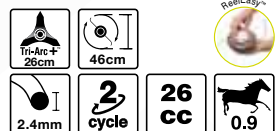

Included as standard

2 stroke oil, ReelEasy™ cutting head with 6m cutting line, wrench, D handle

RBC26SESB 26cc **POWR LT2™** Series **Brush Cutter**

Nr. Code: 5133001882 EAN Code: 4892210819482

Features

- Advanced PoWR LT2™ 26cc 2cycle engine for optimum power
- 26cm Tri-Arc+™ hardened steel brush cutting blade
- ReelEasy™ bump feed head with patented 'thread and load' system for rapid line refills