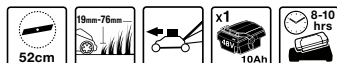

Included as standard

1 x 48V Lead acid battery, mulching plug, side eject kit

RHT36 36V Lithium-ion 2,6Ah Hedge Trimmer

Nr. Code: 5133000725 EAN Code: 4892210811813

Features

- Up to 90 minutes run time
- Anti-slip teeth grip each branch during cutting for a cleaner cut and more efficient trimming
- Laser cut diamond ground blades are precision cut and ultra sharp for cleaner cutting results
- Heavy duty Block Release™ gear box retracts the blade if it gets stuck on a hard branch

Lithium+
36V

IntelliCell™