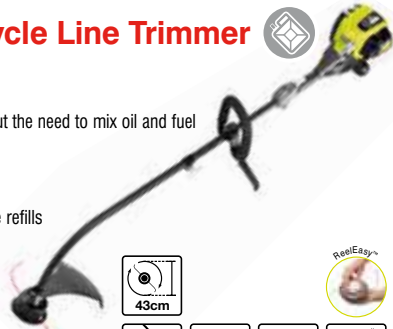

EXPAND-IT
ATTACHMENTS
COMPATIBLE

Included as standard

2 stroke oil, ReelEasy™ cutting head with 6m cutting line, wrench, bike handle, Vertebrae harness

RLT30CESA

Engine type:	PoWR LT2™ 2 Stroke
Engine displacement:	30cc
Output power:	1hp
Tank capacity:	0,42l
Cutting path width:	43cm
Line diameter:	2,4mm
Weight:	5,3kg

RBC30SESB

Engine type:	PoWR LT2™ 2 Stroke
Engine displacement:	30cc
Output power:	1hp
Tank capacity:	0,42l
Cutting path width:	46cm
Line diameter:	2,4mm
Weight:	6,0kg

RBC30SBSB

Engine type:	PoWR LT2™ 2 Stroke
Engine displacement:	30cc
Output power:	1hp
Tank capacity:	0,42l
Cutting path width:	46cm
Line diameter:	2,4mm
Weight:	6,7kg

RLT430CESB 30cc **POWR LT4™** Series 4 Cycle Line Trimmer

Nr. Code: 5133000021 EAN Code: 4892210808219

Features

- Advanced PoWR LT4™ lightweight 30cc 4cycle engine for 30% more power without the need to mix oil and fuel
- No mixing of fuel & oil required
- Light weight 30cc – 4 stroke engine with 1hp output
- Split shaft for Expand-it™ attachment compatibility
- ReelEasy™ bump feed head with patented 'Thread and load' system for rapid line refills