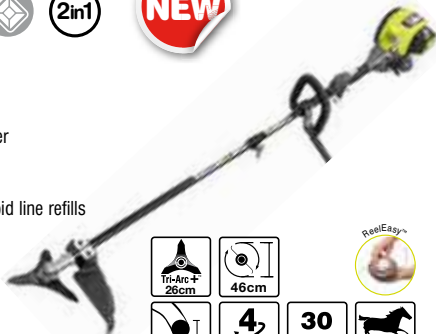

Features

- Advanced PoWR LT4™ lightweight 30cc 4cycle engine for 30% more power without the need to mix oil and fuel
- 26cm Tri-Arc+™ hardened steel brush cutting blade
- ReelEasy™ bump feed head with patented 'thread and load' system for rapid line refills