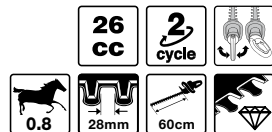

RPP720

RHT2660R

Power:	720W	Engine displacement:	26cc
Chain/bar length:	20cm	Power:	0,8hp
Chain speed:	15m/s	Blade length:	60cm
Oil tank capacity:	51ml	Cutting capacity:	28mm
Weight:	3,5kg	Blade type:	Dual-action
		Weight:	5,3kg