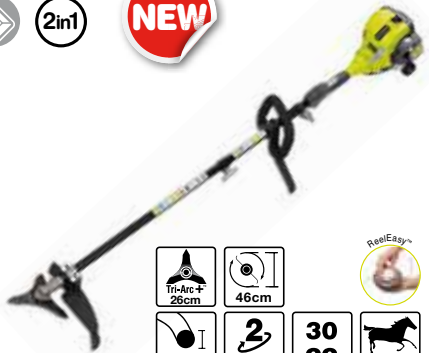

Included as standard

2 stroke oil, ReelEasy™ cutting head with 6m cutting line, wrench, ergo handle, single harness