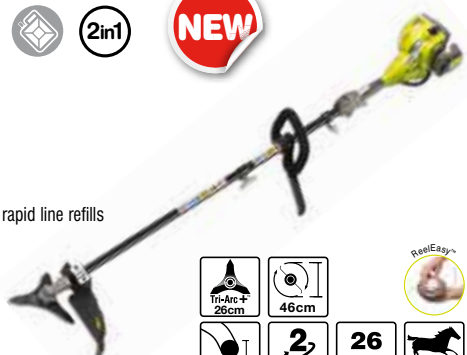

Nr. Code: 5133000259 EAN Code: 4892210811080

Features

- Advanced PoWR LT2™ 26cc 2cycle engine for optimum power
- Split shaft for Expand-it™ attachment compatibility
- ReelEasy™ bump feed head with patented 'Thread and load' system for rapid line refills

Included as standard

2 stroke oil, ReelEasy™ cutting head with 6m cutting line, wrench, D handle

RBC26SESB 26cc **POWR LT2™** Series **Brush Cutter**

Nr. Code: 5133001882 EAN Code: 4892210819482

Features

- Advanced PoWR LT2™ 26cc 2cycle engine for optimum power
- 26cm Tri-Arc+™ hardened steel brush cutting blade
- ReelEasy™ bump feed head with patented 'thread and load' system for rapid line refills

Included as standard

2 stroke oil, ReelEasy™ cutting head with 6m cutting line, wrench, ergo handle, single harness

RBC26SBB 26cc **POWR LT2™** Series **Bike Handle Brush Cutter**

Nr. Code: 5133001883 EAN Code: 4892210819499