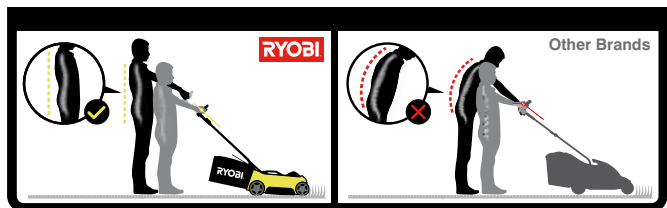

NEW from Ryobi® 2013

Do More – maximum performance & extended run time

Lithium 36V 4.0Ah

Do More
Maximum performance
& extended run time

Cuts up
to 600m²
on a single
charge

Adjustable
handle
height

Mulching function

40cm deck for large
cutting width

Convenient single point
height adjust lever for
5 lengths of grass cutting

RLM36X40H

DESIGNED FOR COMFORT
VERTEBRAE

Ryobi's new standard
in garden equipment
designed for optimum
comfort and usability.