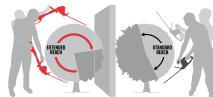

Included as standard

No standard equipment

RHT450X 450W Extended Reach Hedge Trimmer

Nr. Code: 5133001239 EAN Code: 4892210815194

Features

- 3 position pivoting head allows trimming at multiple angles
- 45cm dual action diamond ground hardened steel blades
- HedgeSweep™ compatible