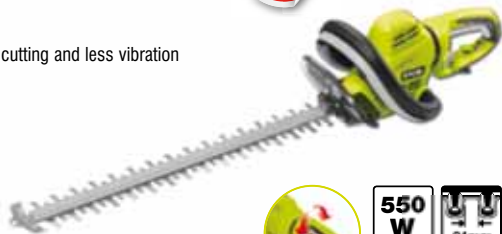

Features

- Dual reciprocating diamond ground blade for great finish while cutting and less vibration
- T-blade protector to guard blade
- HedgeSweep™ capable blade
- Unique rotating rear handle in combination with large front trigger makes it possible to cut hedges in different angles
- Livetool Indicator™ glows blue when plugged into power supply
- GripZone™ rear and front handle for added user comfort