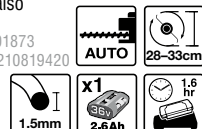

Included as standard

1 x 36V (2,6Ah) Lithium-ion battery, auto-feed line, charger

RLM4852L		RHT36		RLT36	
Power input:	48V battery	Power input:	36V battery	Power input:	36V battery
Deck size/cutting diameter:	52cm	Cutting capacity:	20mm	Cutting diameter:	28 – 33cm
Motor speed:	3.000rpm	Blade length:	55cm	Max speed:	9.000 – 10.000rpm
Drive mechanism:	Self-propelled	Stroke rate:	3.000spm	Line feed system:	Auto-feed
Mulching capable:	Yes	Charge rate:	100% 100min.	Line type:	1,5mm twisted
Weight:	43,1kg	Weight:	4,2kg	Charge rate:	100% 100min.
				Weight:	4,1kg