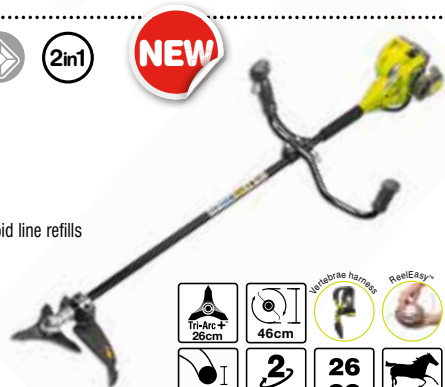

Included as standard

2 stroke oil, ReelEasy™ cutting head with 6m cutting line, wrench, D handle

RBC26SESB 26cc **POWR LT2™** Series **Brush Cutter**

Nr. Code: 5133001882 EAN Code: 4892210819482

Features

- Advanced PoWR LT2™ 26cc 2cycle engine for optimum power
- 26cm Tri-Arc+™ hardened steel brush cutting blade
- ReelEasy™ bump feed head with patented 'thread and load' system for rapid line refills

Included as standard

2 stroke oil, ReelEasy™ cutting head with 6m cutting line, wrench, ergo handle, single harness

RBC26SBB 26cc **POWR LT2™** Series **Bike Handle Brush Cutter**

Nr. Code: 5133001883 EAN Code: 4892210819499

Features

- Advanced PoWR LT2™ 26cc 2cycle engine for optimum power
- 26cm Tri-Arc+™ hardened steel brush cutting blade
- ReelEasy™ bump feed head with patented 'thread and load' system for rapid line refills
- Fully adjustable Vertebrae harness for maximum comfort